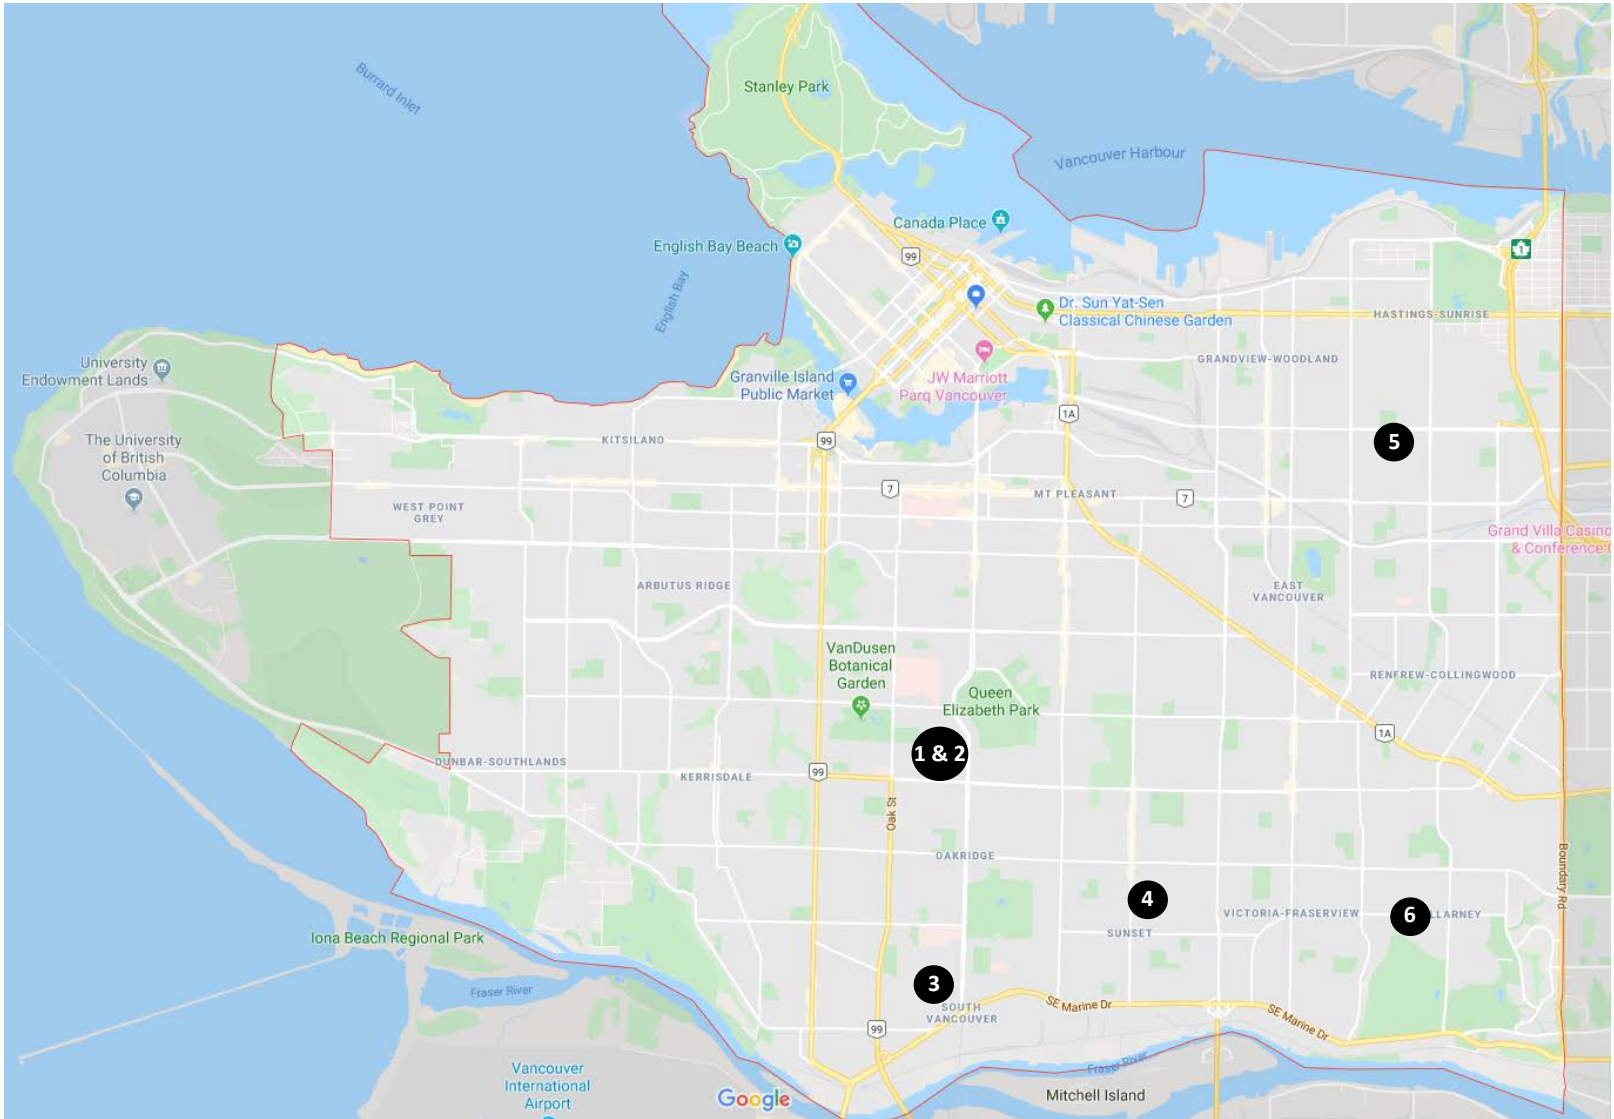

Map of CSF school sites in Vancouver

1 5445 Baillie Street - **École élémentaire Rose-des-Vents (K-6)**

2 5445 Baillie Street - **École secondaire Jules-Verne (7-12)**

3 590 West 65th Avenue - **Laurier Annex (K-5)**

4 801 54th Avenue East - **Henderson Annex (K-1)**

5 2882 4th Avenue East - **Chief Maquinna Annex (K-2)**

6 7051 Killarney Street - **École élémentaire Anne-Hébert (K-6)**